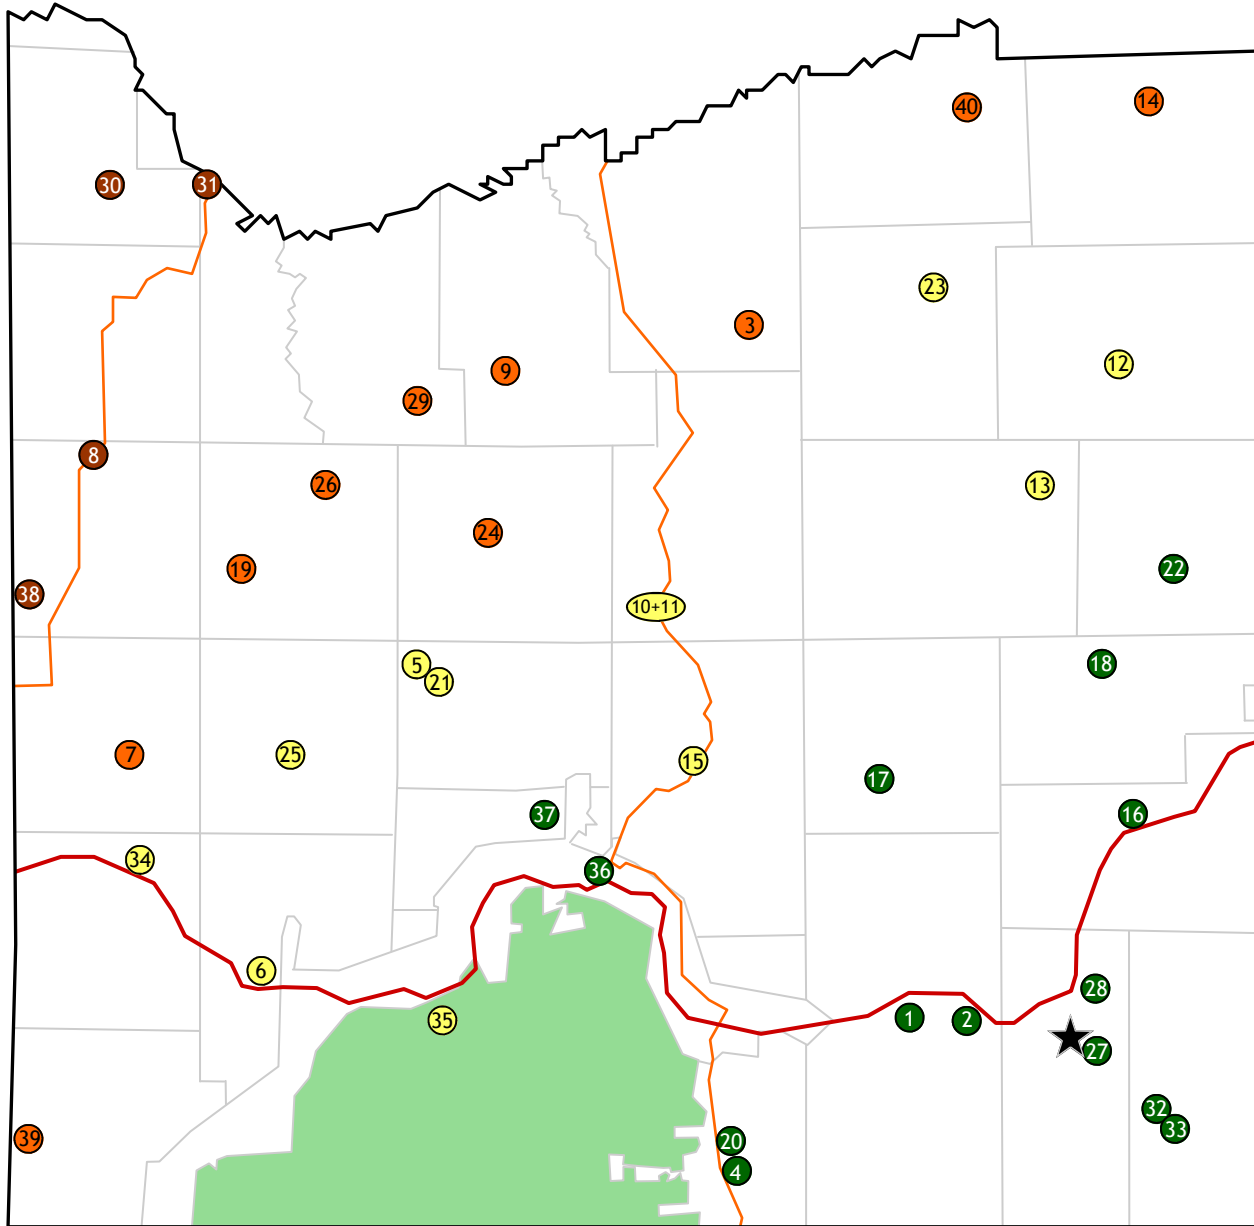

Cattaraugus County (NY) Justice Courts

And Their Relative Distance from the Public Defender's Office in Olean

★ PD Office (Olean)   ● Court < 30min drive   ● Court < 45min drive   ● Court < 60min drive   ● Court = 60+min drive

1. Allegany Town Court (Allegany) 5.5mi/11min	21. Little Valley Town Court (Little Valley) 28.7mi/37mins
2. Allegany Village Court (Allegany) 3.5mi/6min	22. Lyndon Town Court (Cuba) 20.3mi/29mins
3. Ashford Town Court (West Valley) 35.5mi/50mins	23. Machias Town Court (Machias) 27.5mi/42mins
4. Carrollton Town Court (Limestone) 16.4mi/25mins	24. Mansfield Town Court (Little Valley) 27.9mi/46mins
5. Cattaraugus County Court (Little Valley) 29.0mi/38mins	25. Napoli Town Court (Little Valley) 38.5mi/43mins
6. Coldspring Town Court (Steamburg) 31.4mi/33mins	26. New Albion Town Court (Cattaraugus) 35.9mi/48mins
7. Conewango Town Court (Conewango Valley) 42.7mi/47mins	27. Olean City Court (Olean) 0.2mi/1min
8. Dayton Town Court (South Dayton) 44.9mi/62mins	28. Olean Town Court (Olean) 2.5mi/5mins
9. East Otto Town Court (East Otto) 33.3mi/53mins	29. Otto Town Court (Otto) 33.4mi/53mins
10. Ellicottville Town Court (Ellicottville) 22.7mi/37mins	30. Perrysburg Town Court (Perrysburg) 47.7mi/67mins
11. Ellicottville Village Court (Ellicottville) 22.7mi/37mins	31. Persia Town Court (Gowanda) 46.7mi/64mins
12. Farmersville Town Court (Franklinville) 27.2mi/40mins	32. Portville Town Court (Portville) 4.0mi/7mins
13. Franklinville Town Court (Franklinville) 20.7mi/31mins	33. Portville Village Court (Portville) 5.7mi/10mins
14. Freedom Town Court (Sandusky) 38.6 mi/56mins	34. Randolph Town Court (Randolph) 38.6mi/41mins
15. Great Valley Town Court (Great Valley) 18.6mi/31mins	35. Red House Town Court (Salamanca) 28.0mi/34mins
16. Hinsdale Town Court (Hinsdale) 7.9mi/12mins	36. Salamanca City Court (Salamanca) 19.0mi/24mins
17. Humphrey Town Court (Great Valley) 12.1mi/21mins	37. Salamanca Town Court (Salamanca) 23.0mi/28mins
18. Ischua Town Court (Ischua) 13.2mi/20mins	38. South Dayton Village Court (South Dayton) 57.0mi/69mins
19. Leon Town Court (Leon) 46.2mi/53mins	39. South Valley Town Court (Frewsburg) 44.5mi/52mins
20. Limestone Village Court (Limestone) 15.2mi/23mins	40. Yorkshire Town Court (Delevan) 32.2mi/48mins